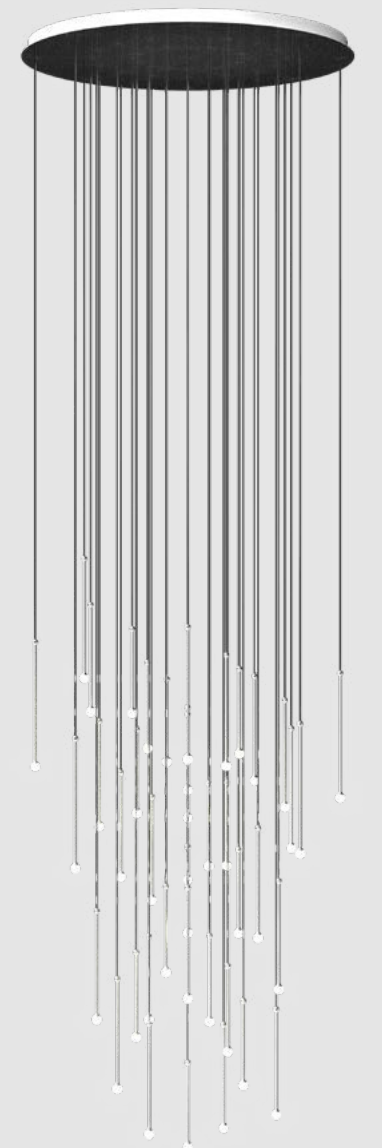

BIG CLUSTER

3D

Storm x41 + plate Ø 1200mm

N.8 Storm Large (chrome); N.16 Storm Medium (chrome); N.17 Storm Mini (chrome)
+
N.1 plate Ø 1200mm (white)