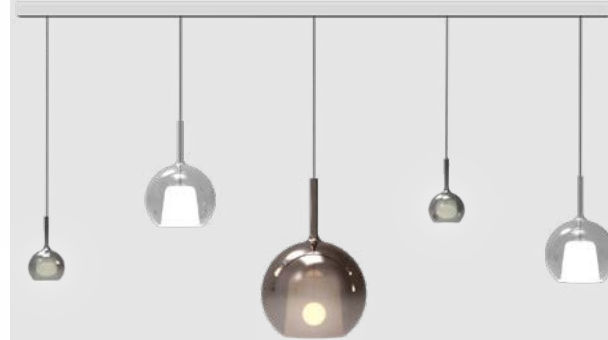

Glo is an icon of our collection, a glass sphere enhancing the glare of light, in a game of reflections back and forth between the lamp and the space or among the very lamps. The rich palette of colours and the different dimensions of the suspension lamps are a toast to creativity.

2G

Glo x3 + bar canopy 1170mm

N.1 Glo Large (rose gold); N.1 Glo Medium (silver); N.1 Glo medium (black)
+
N.1 bar canopy 1170 × 45mm (white)

2H

Glo x5 + bar canopy 2130mm

N.1 Glo Large (bronze); N.2 Glo Medium (transparent); N.2 Glo mini (black)
+
N.1 bar canopy 2130 × 45mm (white)