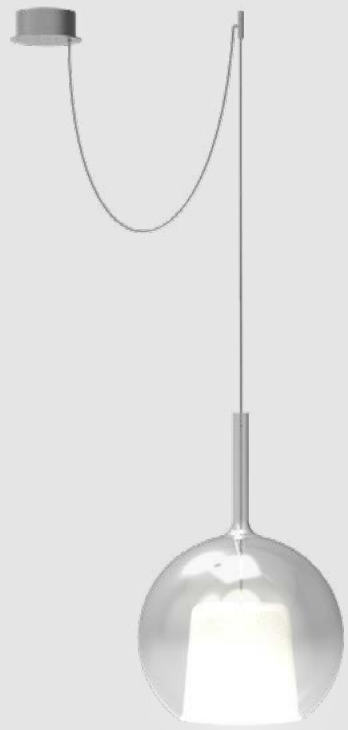

Glo is an icon of our collection, a glass sphere enhancing the glare of light, in a game of reflections back and forth between the lamp and the space or among the very lamps. The rich palette of colours and the different dimensions of the suspension lamps are a toast to creativity.

1C

Glo Large + canopy

N.1 Glo Large (rose gold) + N.1 canopy (on-off titanium)

SINGLE LAMP 7

SMALL CLUSTER 12

BIG CLUSTER 19

SPECIAL PROJECT 26

OTG

SMALL CLUSTER

GLO

N. 1 Glo Large (rose gold); N. 3 Glo Medium (silver, 4ever, black); N. 3 Glo Mini (black, gold)

SMALL CLUSTER

N. 2 Glo Large (black, 4ever); N. 3 Glo Medium (gold, black); N. 2 Glo Mini (gold, black)

2A

Glo x1+ decentralize

N.1 Glo Large (transparent)
+
N.1 plate Ø 130mm (titanium)

2B

Glo x2 + decentralize

N.1 Glo Medium (rose gold); N.1 Glo
Mini (black)
+
N.1 plate Ø 130mm (white)

2C

Glo x3 + plate Ø 300mm